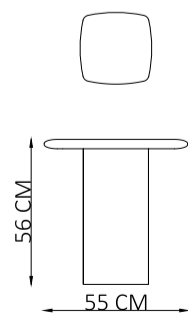

Width: 55cm
Depth: 55cm
Height: 56cm

A MINIMALIST
DESIGN APPROACH
THAT **EMPHASIZES
LIGHTNESS &
COMFORT.**

A new style that will guide the decoration ideas in your home with its innovative look. Having different color combinations, it is a design that speaks for itself and allows you to choose the one that appeals to your soul.