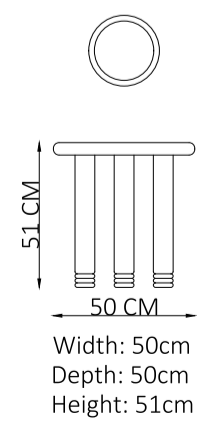

BOMBO

coffee table set

Today, we favor simplicity, plain and minimal multifunctional designs... The expectation of being relaxing, facilitating and balancing instead of being crowded, confused and tiring takes the first place among living spaces as well as the relationships between people.