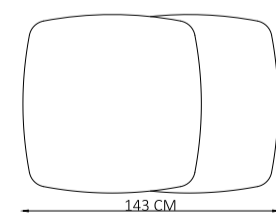

Width: 55cm
Depth: 55cm
Height: 56cm

A MINIMALIST
DESIGN APPROACH
THAT **EMPHASIZES
LIGHTNESS &
COMFORT.**

A new style that will guide the decoration ideas in your home with its innovative look. Having different color combinations, it is a design that speaks for itself and allows you to choose the one that appeals to your soul.