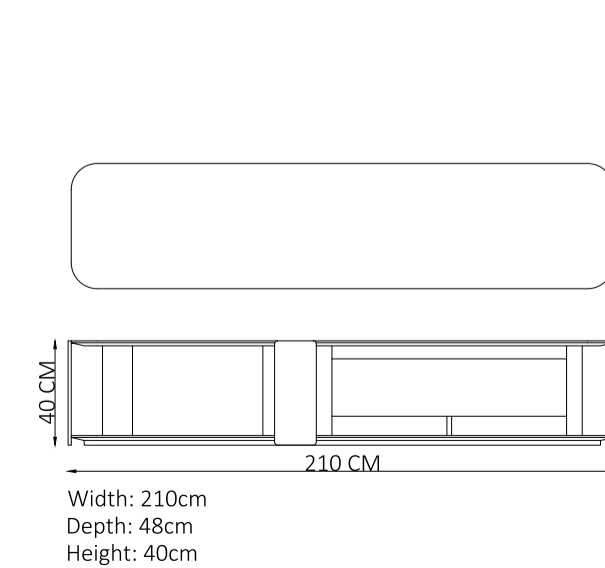

EDRA

Tv Unit

Decorative and inspiring design

Edra, which we present to you with its perfect workmanship and material quality and a design different from the others, adds freshness to your environment.