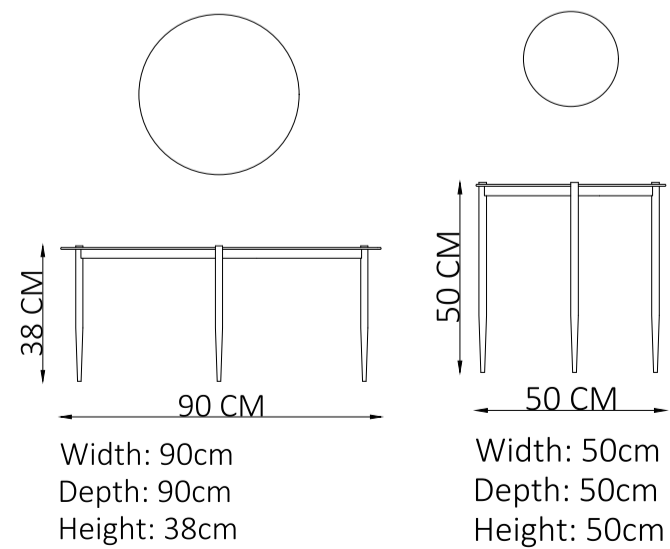

NATY

coffee table set

Not compromising its modern line...
Bringing a fresh air to living spaces with its simple and modern design, Naty.
It gives you extra comfort. Wooden foot structure supports its modern stance.