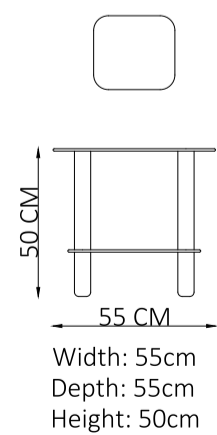

TROY

coffee table set

Our collection reflects these changes, where design is at the core of every item and where comfort is woven into every creation thanks to the body of knowledge, craftsmanship and years spent perfecting our vision

**THE EXTRA-
ORDINARY DESIGN
WONDER COMING
FROM THE PAST TO
SHINE AGAIN.**