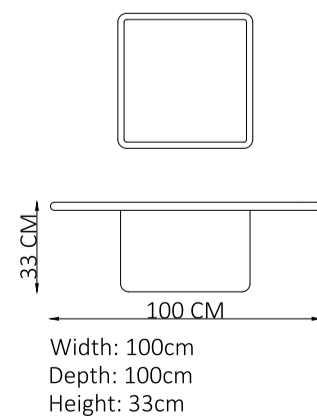

PORTY

coffee table set

It is a design that has a very functional and functional structure in terms of usage area, does not move away from naturalness, and will adapt to your home thanks to its comfortable living..

THE ONLY
LIMIT IS
**YOUR
IMAGINATION**