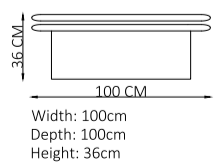

Width: 55cm
Depth: 55cm
Height: 56cm

A MINIMALIST
DESIGN APPROACH
THAT **EMPHASIZES
LIGHTNESS &
COMFORT.**

A new style that will guide the decoration ideas in your home with its innovative look. Having different color combinations, it is a design that speaks for itself and allows you to choose the one that appeals to your soul.