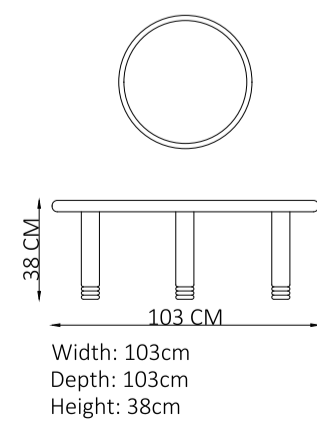

BOMBO

coffee table set

Today, we favor simplicity, plain and minimal multifunctional designs... The expectation of being relaxing, facilitating and balancing instead of being crowded, confused and tiring takes the first place among living spaces as well as the relationships between people.