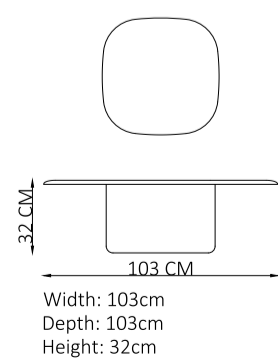

VITA

coffee table set

Ideal mix of stylish and minimalist design with its natural, complementary accessories, offering you the rich atmosphere of the design, reflecting your inner world, with colorful woven fabric options and original details, diversified with aesthetic forms.

SPACES
DANCE IN
HARMONY.