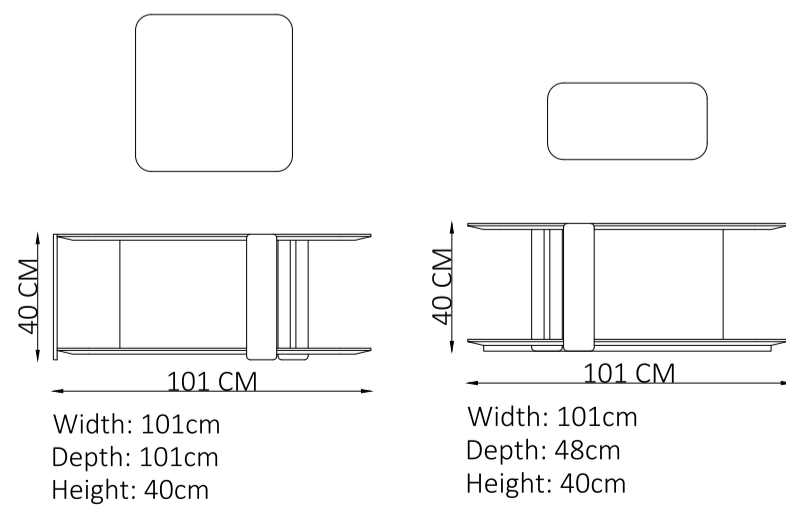

EDRA

coffee table set

Make it the star of your room by choosing a bold color.
Considering that life is a design, your dream product is the best design for us.