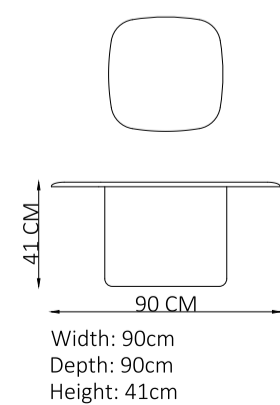

VITA

coffee table set

Ideal mix of stylish and minimalist design with its natural, complementary accessories, offering you the rich atmosphere of the design, reflecting your inner world, with colorful woven fabric options and original details, diversified with aesthetic forms.

SPACES
DANCE IN
HARMONY.