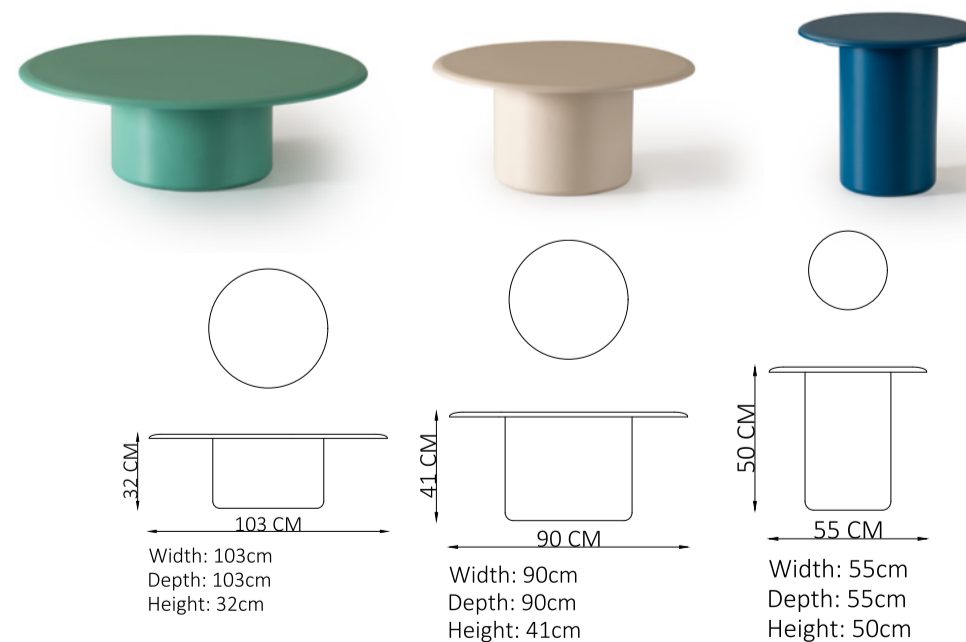

NORI

coffee table set

It makes you feel a dazzling and heavy yet innovative style that softens the magnificence of the classic with modern lines. In recent years, it has become a brand new decoration concept to make different and striking decorations by using contrasting colors with a much different perspective instead of making classical touches to the spaces.

HARMONY
OF THE **STRONG**
DESIGN