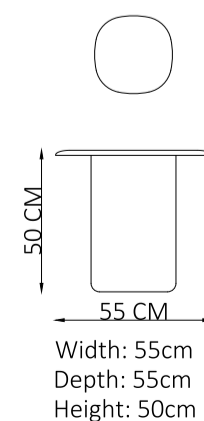

VITA

coffee table set

Ideal mix of stylish and minimalist design with its natural, complementary accessories, offering you the rich atmosphere of the design, reflecting your inner world, with colorful woven fabric options and original details, diversified with aesthetic forms.

SPACES
DANCE IN
HARMONY.