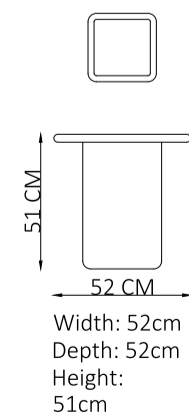

PORTY

coffee table set

It is a design that has a very functional and functional structure in terms of usage area, does not move away from naturalness, and will adapt to your home thanks to its comfortable living..

THE ONLY
LIMIT IS
**YOUR
IMAGINATION**