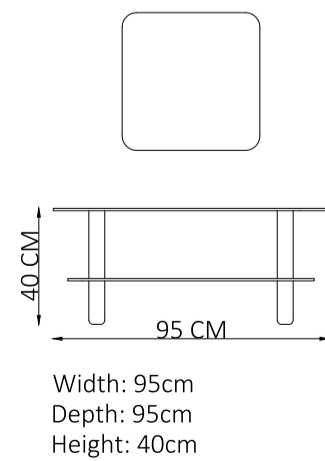

TROY

coffee table set

Our collection reflects these changes, where design is at the core of every item and where comfort is woven into every creation thanks to the body of knowledge, craftsmanship and years spent perfecting our vision

**THE EXTRA-
ORDINARY DESIGN
WONDER COMING
FROM THE PAST TO
SHINE AGAIN.**