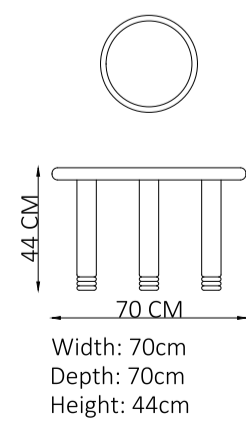

BOMBO

coffee table set

Today, we favor simplicity, plain and minimal multifunctional designs... The expectation of being relaxing, facilitating and balancing instead of being crowded, confused and tiring takes the first place among living spaces as well as the relationships between people.