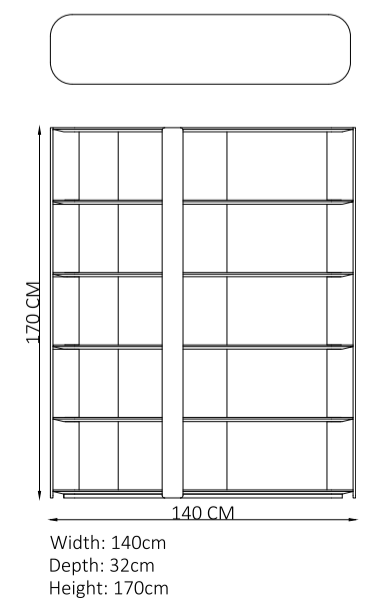

EDRA

Tv Unit

Decorative and inspiring design

Edra, which we present to you with its perfect workmanship and material quality and a design different from the others, adds freshness to your environment.