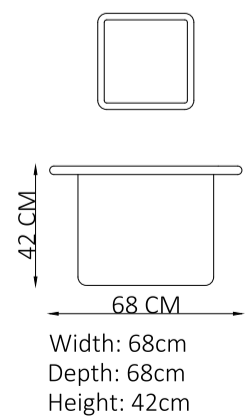

PORTY

coffee table set

It is a design that has a very functional and functional structure in terms of usage area, does not move away from naturalness, and will adapt to your home thanks to its comfortable living..

THE ONLY
LIMIT IS
**YOUR
IMAGINATION**